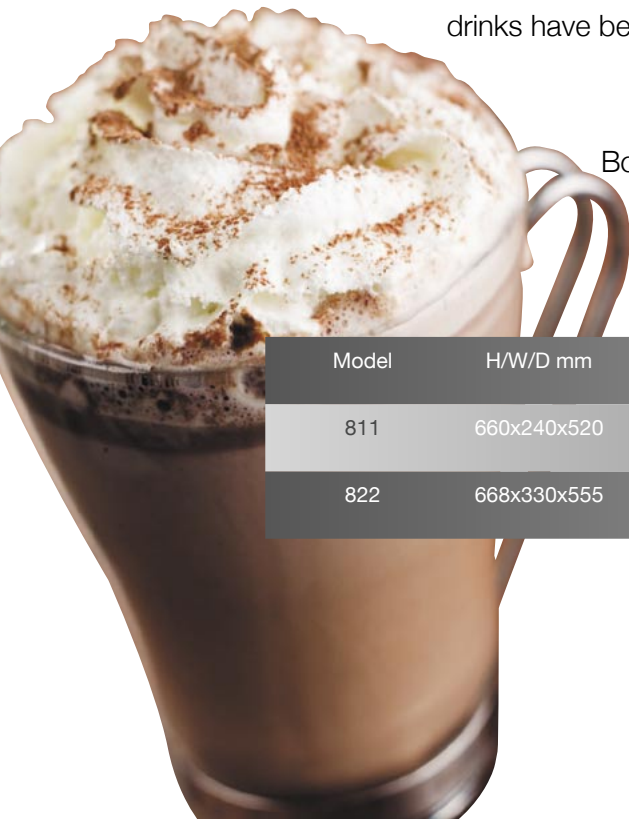

controlled convenience

Both models have a variety of convenient features including a cleaning cycle which flushes hot water through all the pipes and the whipping chamber for easy maintenance. The machine can even be set to remind the operator when the canisters are likely to need replenishing. An audit facility shows how many drinks have been served for ease of stock analysis and accounting.